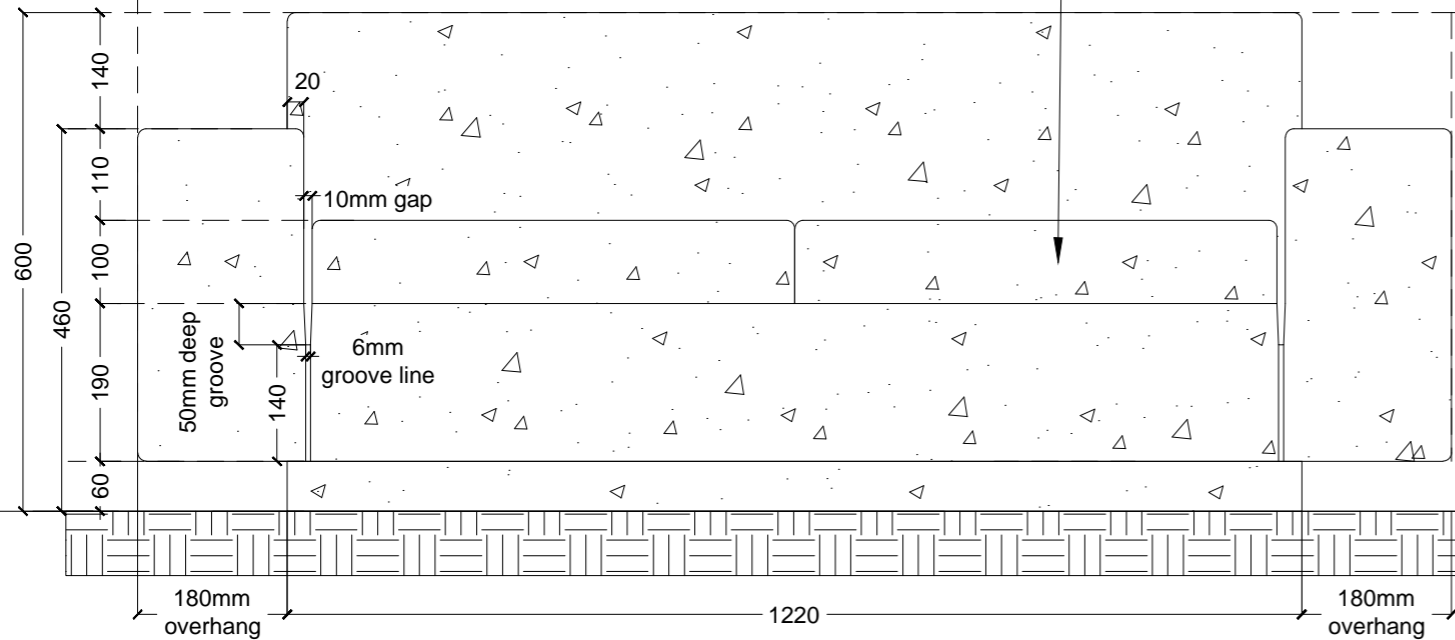

PLAN

(INSET)
b

Reinforced concrete sofa.
Fairface finish.
Colour to LA's approval.

100mm thk x 580mm x 580mm
removable reinforced sofa cushion,
fairface finish. Colour to LA's
approval. (2nos)

SECTION 'a'

FRONT ELEVATION

SIDE ELEVATION

TYPICAL DETAIL - Reinforced Concrete Sofa Bed- 2 Sits

Scale 1:10