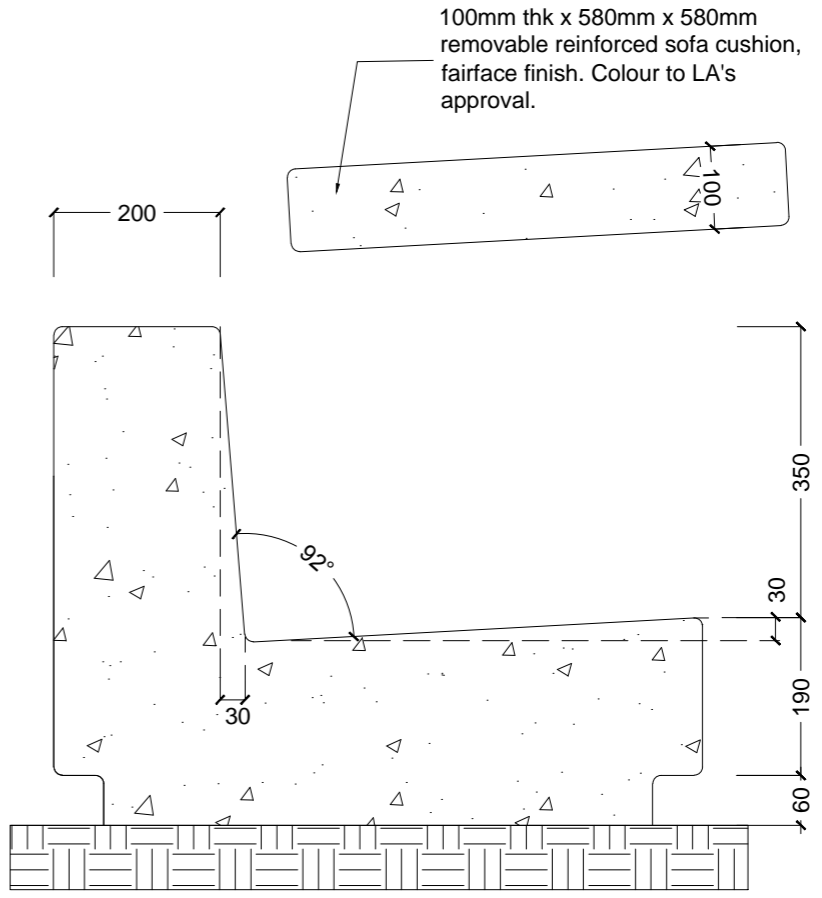

PLAN

(INSET)
b

Reinforced concrete sofa.
Fairface finish.
Colour to LA's approval.

100mm thk x 580mm x 580mm
removable reinforced sofa cushion,
fairface finish. Colour to LA's
approval. (2nos)

SECTION 'a'

FRONT ELEVATION

SIDE ELEVATION

TYPICAL DETAIL - Reinforced Concrete Sofa Bed- 2 Sits

Scale 1:10