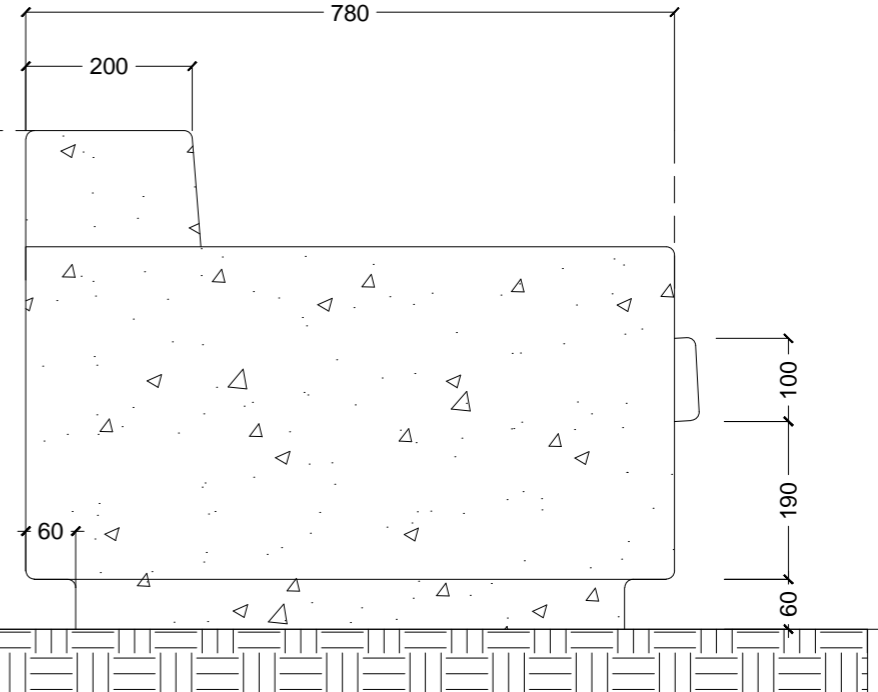

PLAN

(INSET)
b

Reinforced concrete sofa.
Fairface finish.
Colour to LA's approval.

100mm thk x 580mm x 580mm
removable reinforced sofa cushion,
fairface finish. Colour to LA's
approval. (2nos)

SECTION 'a'

FRONT ELEVATION

SIDE ELEVATION

TYPICAL DETAIL - Reinforced Concrete Sofa Bed- 2 Sits

Scale 1:10