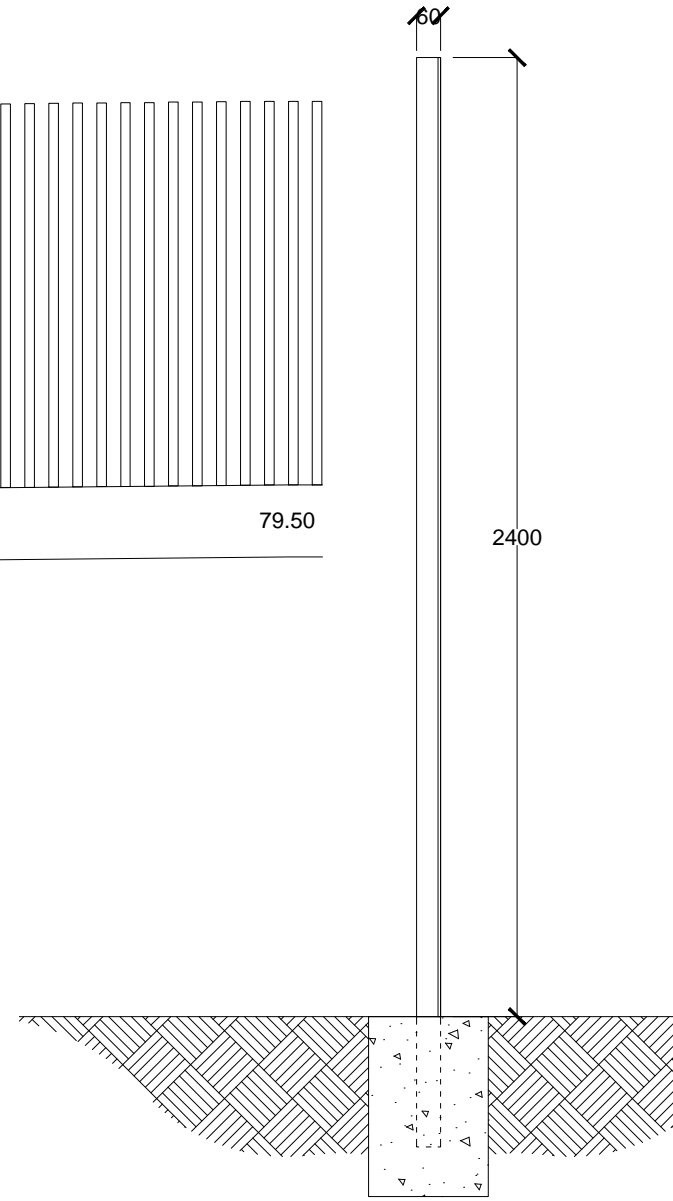

2.4m high, 6mm thck 60x60mm MS
 L-angle vertical fencing @ 150mm c/c.
 All MS members to be painted MIO grey
 to selection and approval

PLAN : 2.4m high fencing
 Scale 1:20

AXO : 2.4m high fencing
 Scale 1:20

SECTION : 2.4m high fencing
 Scale 1:20