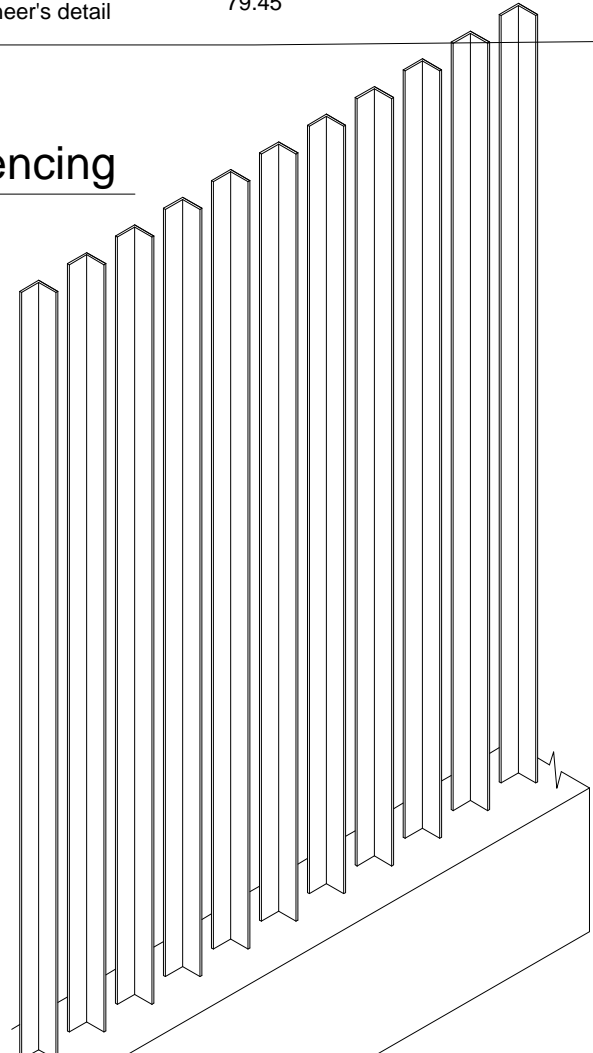

2.4m high, 6mm thck 60x60mm MS
 L-angle vertical fencing @ 150mm c/c.
 All MS members to be painted MIO grey
 to selection and approval

PLAN : 2.4m high fencing
 Scale 1:20

AXO : 2.4m high fencing
 Scale 1:20

SECTION : 2.4m high fencing
 Scale 1:20