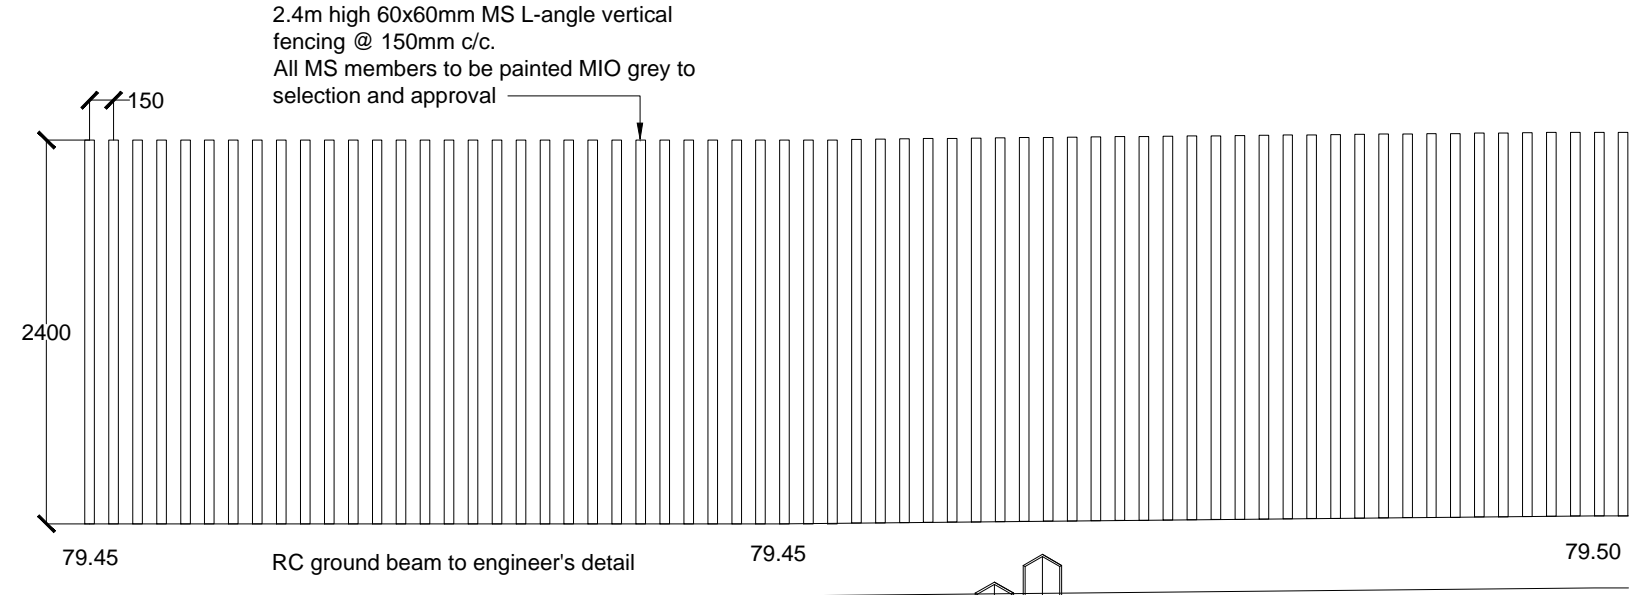

2.4m high, 6mm thck 60x60mm MS
 L-angle vertical fencing @ 150mm c/c.
 All MS members to be painted MIO grey
 to selection and approval

PLAN : 2.4m high fencing
 Scale 1:20

AXO : 2.4m high fencing
 Scale 1:20

SECTION : 2.4m high fencing
 Scale 1:20